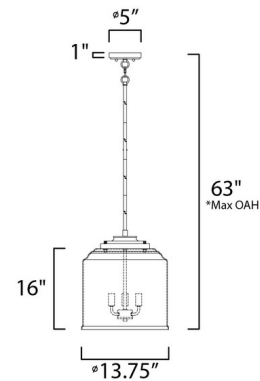

Description

The Acadia Pendant brings a clean and simple look to variety of interior styles. A steel frame supports a Clear Seedy jar shaped glass shade. Slope ceiling to 70 degrees.

Shown in satin nickel / clear seedy

*max overall height

Specifications

COLOR Clear Seedy
BODY FINISH Satin Nickel
WATTAGE 180W
DIMMER Standard 120V
DIMENSIONS 14"W x 16"H
BULB NOT INCLUDED 3 x B10/Candelabra (E12)/60W/120V Incandescent
OTHER BULB OPTIONS 3 x B10/Candelabra (E12)/120V LED