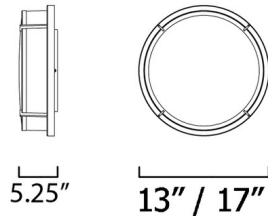

CLICK TO VIEW PRODUCT

Notes: