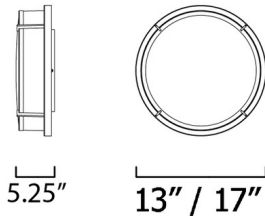

CLICK TO VIEW PRODUCT

Notes: