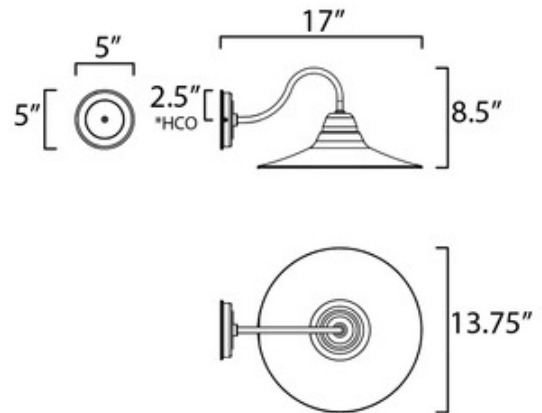

BRAND

Maxim Lighting

DESCRIPTION

The Dockside Outdoor Wall Sconce's rugged durability is ideal for extreme environments like coastal areas. A powder coated Aluminum frame creates a dramatic look. Place the Dockside on the garage, near the front door, or in a plethora of other outdoor applications. Wet location rated. UL listed.

SHADE COLOR	N/A
BODY FINISH	Black and White
WATTAGE	8W
DIMMER	Standard 120V
DIMENSIONS	14"W x 9"H x 17"D
BULB NOT INCLUDED	
LAMP	1 x A19/Medium (E26)/8W/120V LED 1 x A19/Medium (E26)/120V LED 1 x A19/Medium (E26)/60W/120V Incandescent

SPEC # MAX917957

*height from center of outlet to the top of the fixture

COMPANY	PROJECT	FIXTURE TYPE	APPROVED BY	DATE