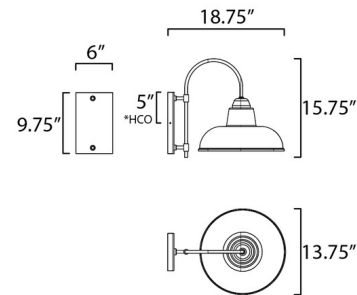

Shown in black and white

*height from center of outlet to the top of the fixture

Specifications

COLOR	N/A
BODY FINISH	Black and White
WATTAGE	8W
DIMMER	Standard 120V
DIMENSIONS	14"W x 16"H x 19"D
BULB NOT INCLUDED	1 x A19/Medium (E26)/8W/120V LED
OTHER BULB OPTIONS	1 x A19/Medium (E26)/120V LED 1 x A19/Medium (E26)/60W/120V Incandescent