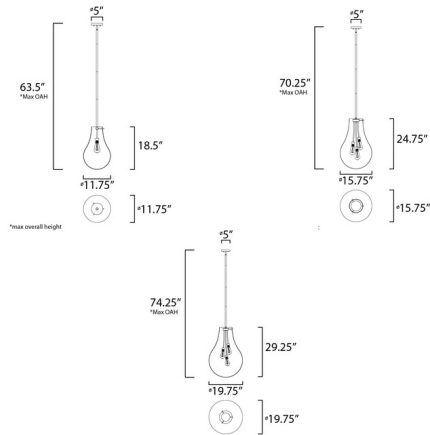

Description

The Gourd Pendant embodies simplicity with its minimal details and impressive scale. The Gourd is named after the delicious fruit and the hand-blown, crystal clear Glass shade is reminiscent of just that. Accented with silver hardware, the Gourd works flawlessly in any transitional decor. Place above the dining table, in the entryway, or anywhere in seen of a dramatic fixture. Available in three sizes. UL listed.

Specifications

COLOR Clear
BODY FINISH Satin Nickel
WATTAGE 60W
DIMMER Standard 120V
DIMENSIONS 12"L x 12"W x 19"H
BULB NOT INCLUDED 1 x Edison/Medium (E26)/60W/120V Incandescent
OTHER BULB OPTIONS 1 x Edison/Medium (E26)/120V LED

Shown in satin nickel / clear

CLICK TO VIEW PRODUCT

Notes: