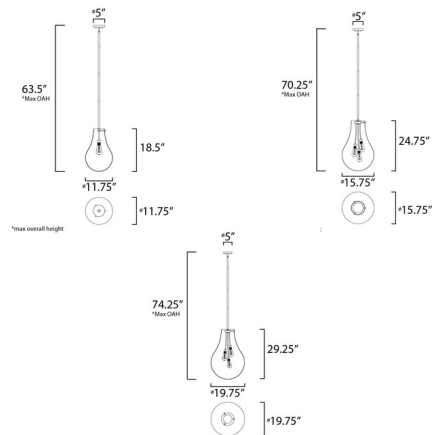

Lightology

lightology.com
866-954-4489
05-15-26

Project: _____
 Company: _____
 Location: _____ Fixture Type: _____
 SPEC #: **MAX917962**
 Approved On: _____ Approved By: _____

Gourd Pendant By Maxim Lighting

Description

The Gourd Pendant embodies simplicity with its minimal details and impressive scale. The Gourd is named after the delicious fruit and the hand-blown, crystal clear Glass shade is reminiscent of just that. Accented with silver hardware, the Gourd works flawlessly in any transitional decor. Place above the dining table, in the entryway, or anywhere in seen of a dramatic fixture. Available in three sizes. UL listed.

Shown in satin nickel / clear

Specifications

COLOR	Clear
BODY FINISH	Satin Nickel
WATTAGE	60W
DIMMER	Standard 120V
DIMENSIONS	12"L x 12"W x 19"H
BULB NOT INCLUDED	1 x Edison/Medium (E26)/60W/120V Incandescent
OTHER BULB OPTIONS	1 x Edison/Medium (E26)/120V LED