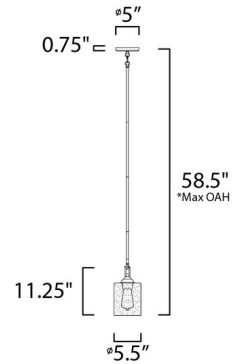

Lightology

lightology.com
866-954-4489
05-21-26

Project: _____

Company: _____

Location: _____ Fixture Type: _____

SPEC #: **MAX917968**

Approved On: _____ Approved By: _____

Stonehenge Pendant By Maxim Lighting

Shown in bronze

*max overall height

Specifications

COLOR	N/A
BODY FINISH	Bronze
WATTAGE	60W
DIMMER	Standard 120V
DIMENSIONS	6"L x 6"W x 11"H
BULB NOT INCLUDED	1 x Edison/Medium (E26)/60W/120V Incandescent
OTHER BULB OPTIONS	1 x Edison/Medium (E26)/120V LED