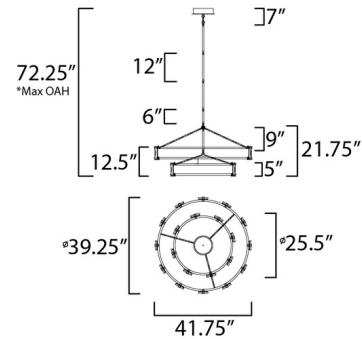

Specifications

COLOR Crystalline
 BODY FINISH Black
 WATTAGE 80W
 DIMMER Standard 120V
 DIMENSIONS 42"W x 22"H
 INTEGRATED LED MODULE 20 x LED/4W/120-277V LED

Technical Information

LAMP LIFE 20000 hours
 COLOR RENDERING 90 CRI
 LAMP COLOR 3000K
 LUMENS/WATT 1,325.00
 LUMINOUS FLUX 5300 lumens

Shown in black / crystalline

*max overall height

CLICK TO VIEW PRODUCT

Notes: