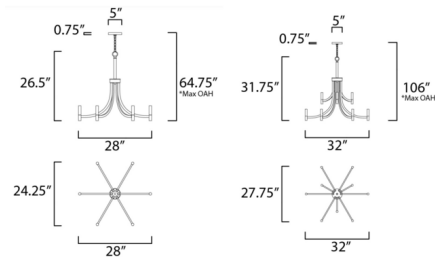

Shown in bronze

Specifications

COLOR	N/A
BODY FINISH	Bronze
WATTAGE	540W
DIMMER	Standard 120V
DIMENSIONS	32"W x 32"H
BULB NOT INCLUDED	9 x B10/Candelabra (E12)/60W/120V Incandescent
OTHER BULB OPTIONS	9 x B10/Candelabra (E12)/120V LED 9 x T8/Candelabra (E12)/120V Incandescent 9 x T8/Candelabra (E12)/120V LED