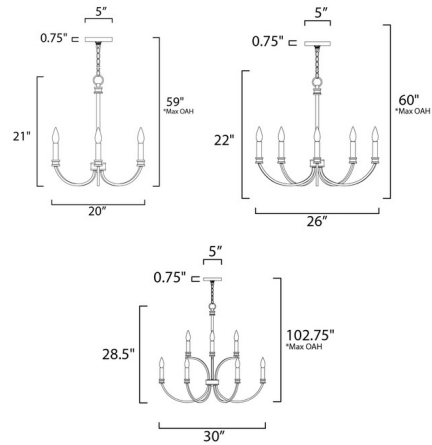

CLICK TO VIEW PRODUCT

Notes: