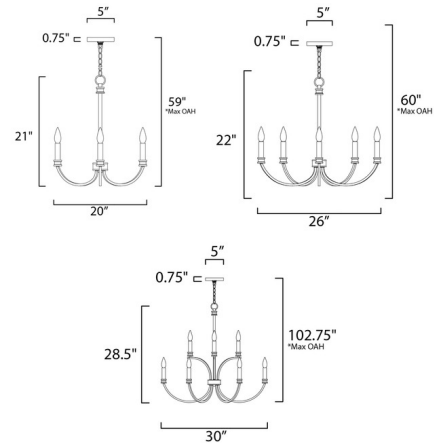

CLICK TO VIEW PRODUCT

Notes: