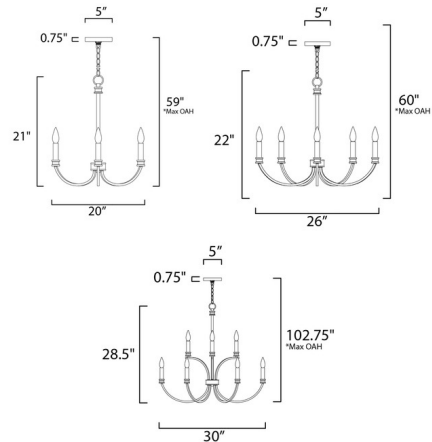

CLICK TO VIEW PRODUCT

Notes: