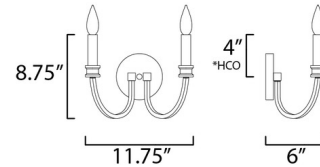

\*height from center of outlet to the top of the fixture

### Specifications

COLOR	N/A
BODY FINISH	Black / Antique Brass
WATTAGE	10W
DIMMER	Standard 120V
DIMENSIONS	11.75"W x 8.75"H x 6"D
BULB NOT INCLUDED	2 x B11/Candelabra (E12)/5W/120V LED
OTHER BULB OPTIONS	2 x B10/Candelabra (E12)/120V LED 2 x B10/Candelabra (E12)/60W/120V Incandescent