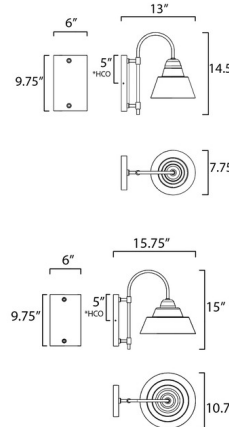

### Description

The Shoreline Wall Sconce's classic design provides a transitional outdoor look. Constructed of durable polycarbonate and strengthened by power coated aluminum, the materials that compose the Shoreline are sure to hold up in harsh climates. Place the Shoreline on the side of the garage, near an entrance, or any outdoor space that is in need of lighting. Wet location rated. UL listed.

### Specifications

COLOR	N/A
BODY FINISH	Black
WATTAGE	8W
DIMMER	Standard 120V
DIMENSIONS	8"W x 15"H x 13"D
BULB NOT INCLUDED	1 x A19/Medium (E26)/8W/120V LED
OTHER BULB OPTIONS	1 x A19/Medium (E26)/120V LED 1 x A19/Medium (E26)/60W/120V Incandescent