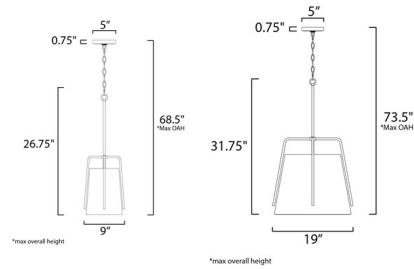

Shown in oil rubbed bronze

Specifications

COLOR	N/A
BODY FINISH	Oil Rubbed Bronze
WATTAGE	8W
DIMMER	Standard 120V
DIMENSIONS	9"L x 9"W x 27"H
BULB NOT INCLUDED	1 x A19/Medium (E26)/8W/120V LED
OTHER BULB OPTIONS	1 x A19/Medium (E26)/120V LED 1 x A19/Medium (E26)/60W/120V Incandescent