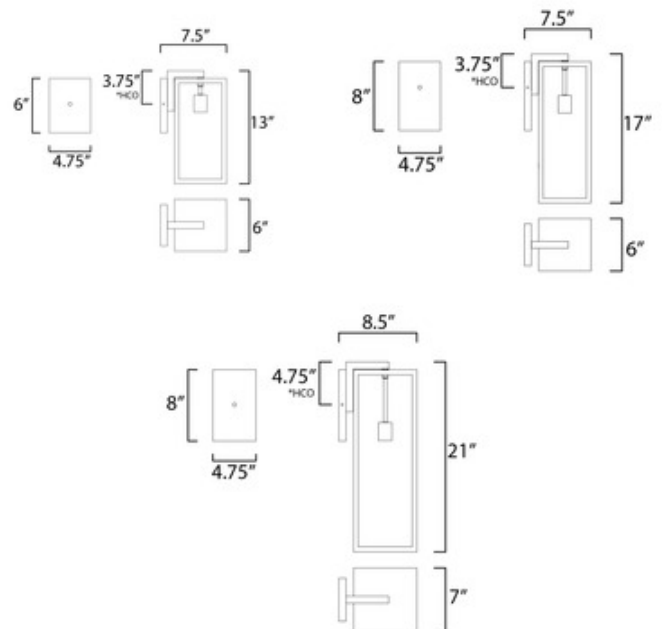

**BRAND**

Maxim Lighting

**DESCRIPTION**

The Catalina Outdoor Wall Sconce brings a minimalist look with industrial undertones to your exterior space. The smooth aluminum frame is complemented by Clear glass, casting warm shadows across your area.

*Shown in: Dark Bronze*

<b>SHADE COLOR</b>	N/A
<b>BODY FINISH</b>	Dark Bronze
<b>WATTAGE</b>	8W
<b>DIMMER</b>	Standard 120V
<b>DIMENSIONS</b>	6"W x 13"H x 8"D
<b>BULB NOT INCLUDED</b>	
<b>LAMP</b>	1 x A19/Medium (E26)/8W/120V LED 1 x A19/Medium (E26)/120V LED 1 x A19/Medium (E26)/60W/120V Incandescent

**SPEC #** MAX918011

COMPANY	PROJECT	FIXTURE TYPE	APPROVED BY	DATE