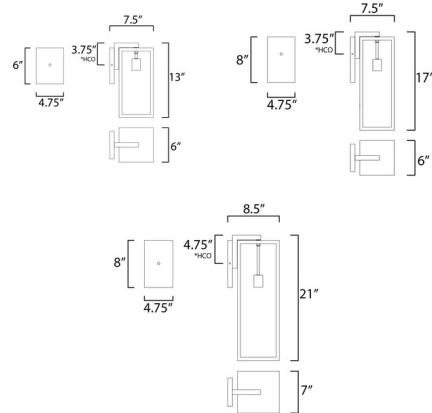

Lightology

lightology.com
866-954-4489
04-26-26

Project: _____

Company: _____

Location: _____ Fixture Type: _____

SPEC #: **MAX918011**

Approved On: _____ Approved By: _____

Catalina Outdoor Wall Sconce By Maxim Lighting

Shown in dark bronze

Specifications

COLOR	N/A
BODY FINISH	Dark Bronze
WATTAGE	8W
DIMMER	Standard 120V
DIMENSIONS	6"W x 13"H x 8"D
BULB NOT INCLUDED	1 x A19/Medium (E26)/8W/120V LED
OTHER BULB OPTIONS	1 x A19/Medium (E26)/120V LED 1 x A19/Medium (E26)/60W/120V Incandescent