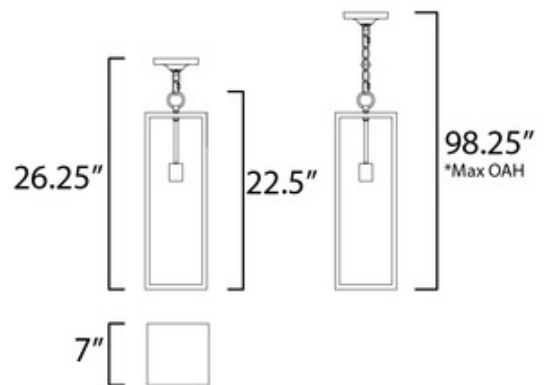

**BRAND**

Maxim Lighting

**DESCRIPTION**

The Catalina Outdoor Pendant brings a minimalist look with industrial undertones to your exterior space. The smooth aluminum frame is complemented by Clear glass, casting warm shadows across your area.

*Shown in: Dark Bronze*

<b>SHADE COLOR</b>	N/A
<b>BODY FINISH</b>	Dark Bronze
<b>WATTAGE</b>	8W
<b>DIMMER</b>	Standard 120V
<b>DIMENSIONS</b>	7"L x 7"W x 23"H
<b>BULB NOT INCLUDED</b>	
<b>LAMP</b>	1 x A19/Medium (E26)/8W/120V LED 1 x A19/Medium (E26)/120V LED 1 x A19/Medium (E26)/60W/120V Incandescent

**SPEC #** MAX918015

\*max overall height

COMPANY	PROJECT	FIXTURE TYPE	APPROVED BY	DATE