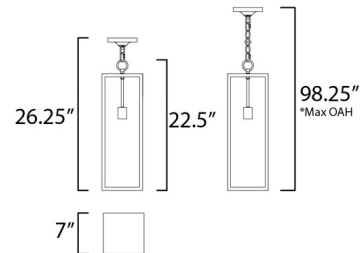

### Description

The Catalina Outdoor Pendant brings a minimalist look with industrial undertones to your exterior space. The smooth aluminum frame is complemented by Clear glass, casting warm shadows across your area.

Shown in dark bronze

\*max overall height

### Specifications

COLOR	N/A
BODY FINISH	Dark Bronze
WATTAGE	8W
DIMMER	Standard 120V
DIMENSIONS	7"L x 7"W x 23"H
BULB NOT INCLUDED	1 x A19/Medium (E26)/8W/120V LED
OTHER BULB OPTIONS	1 x A19/Medium (E26)/120V LED 1 x A19/Medium (E26)/60W/120V Incandescent