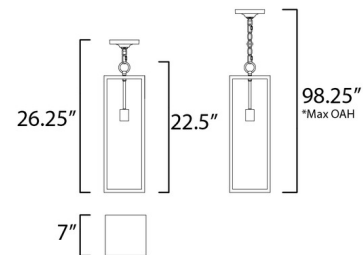

### Description

The Catalina Outdoor Pendant brings a minimalist look with industrial undertones to your exterior space. The smooth aluminum frame is complemented by Clear glass, casting warm shadows across your area.

Shown in dark bronze

\*max overall height

### Specifications

COLOR	N/A
BODY FINISH	Dark Bronze
WATTAGE	8W
DIMMER	Standard 120V
DIMENSIONS	7"L x 7"W x 23"H
BULB NOT INCLUDED	1 x A19/Medium (E26)/8W/120V LED
OTHER BULB OPTIONS	1 x A19/Medium (E26)/120V LED 1 x A19/Medium (E26)/60W/120V Incandescent