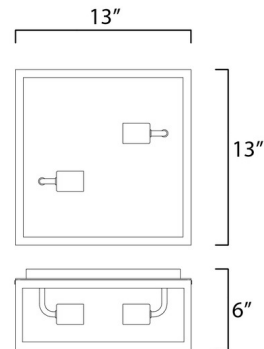

Shown in dark bronze

Specifications

COLOR	N/A
BODY FINISH	Dark Bronze
WATTAGE	16W
DIMMER	Standard 120V
DIMENSIONS	13"L x 13"W x 6"H
BULB NOT INCLUDED	2 x A19/Medium (E26)/8W/120V LED
OTHER BULB OPTIONS	1 x A19/Medium (E26)/120V LED 2 x A19/Medium (E26)/60W/120V Incandescent