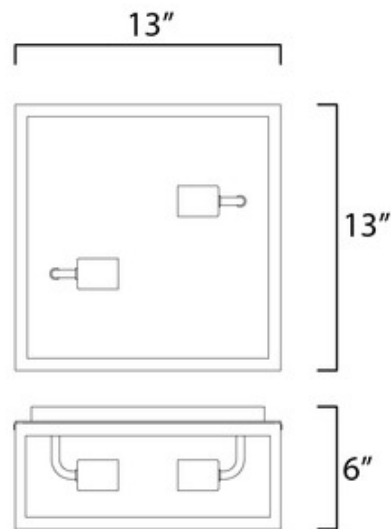

BRAND

Maxim Lighting

DESCRIPTION

The Catalina Semi Flush Ceiling Light brings a minimalist look with industrial undertones to your exterior space. The smooth aluminum frame is complemented by Clear glass, casting warm shadows across your area.

Shown in: Dark Bronze

SHADE COLOR	N/A
BODY FINISH	Dark Bronze
WATTAGE	16W
DIMMER	Standard 120V
DIMENSIONS	13"L x 13"W x 6"H
BULB NOT INCLUDED	
LAMP	2 x A19/Medium (E26)/8W/120V LED 1 x A19/Medium (E26)/120V LED 2 x A19/Medium (E26)/60W/120V Incandescent