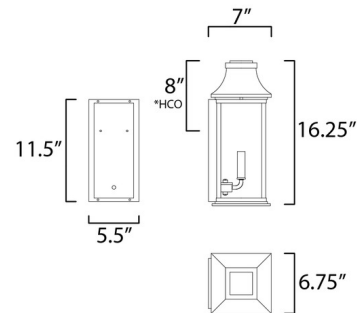

Specifications

COLOR	Clear
BODY FINISH	Black
WATTAGE	14W
DIMMER	Standard 120V
DIMENSIONS	7"W x 16"H x 7"D
BULB NOT INCLUDED	2 x B10/Candelabra (E12)/7W/120V LED

CLICK TO VIEW PRODUCT

Notes: