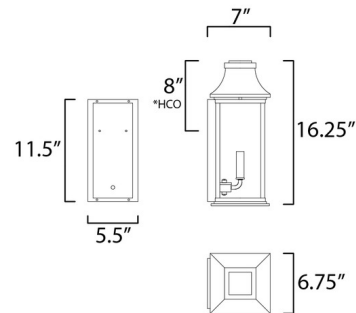

Shown in black / clear

Specifications

COLOR	Clear
BODY FINISH	Black
WATTAGE	14W
DIMMER	Standard 120V
DIMENSIONS	7"W x 16"H x 7"D
BULB NOT INCLUDED	2 x B10/Candelabra (E12)/7W/120V LED

CLICK TO VIEW PRODUCT

Notes: