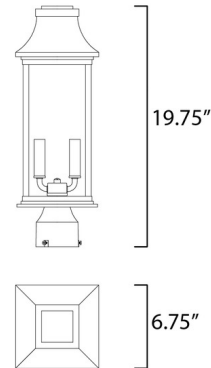

Shown in black / clear