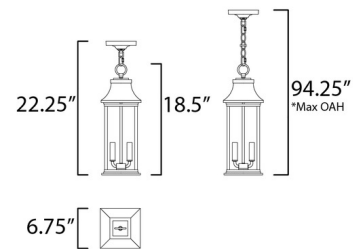

Description

The Vicksburg Outdoor Pendant takes inspiration from the yesteryear's coach gas lanterns. A rugged, Black die-cast aluminum frame holds a candle sleeve inside beyond a Clear Glass shell and casts a wonderful glow to the surroundings. Place the Vicksburg in any outdoor area in need of lighting.

Shown in black / clear

*max overall height

Specifications

COLOR Clear
BODY FINISH Black
WATTAGE 14W
DIMMER Standard 120V
DIMENSIONS 7"W x 19"H x 8"D
BULB NOT INCLUDED 2 x B10/Candelabra (E12)/7W/120V LED