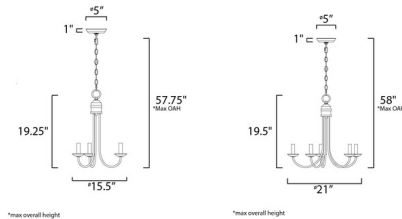

Shown in satin nickel

Specifications

COLOR	N/A
BODY FINISH	Satin Nickel
WATTAGE	15W
DIMMER	Standard 120V
DIMENSIONS	16"L x 16"W x 19"H
BULB NOT INCLUDED	3 x B11/Candelabra (E12)/5W/120V LED
OTHER BULB OPTIONS	3 x B10/Candelabra (E12)/120V LED 3 x B10/Candelabra (E12)/60W/120V Incandescent