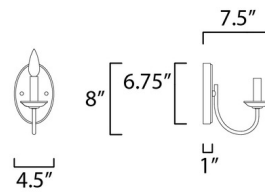

Shown in satin nickel

Specifications

| | |
|--------------------|---|
| COLOR | N/A |
| BODY FINISH | Satin Nickel |
| WATTAGE | 5W |
| DIMMER | Standard 120V |
| DIMENSIONS | 5"W x 8"H x 5"D |
| BULB NOT INCLUDED | 1 x B11/Candelabra (E12)/5W/120V LED |
| OTHER BULB OPTIONS | 1 x B10/Candelabra (E12)/120V LED 1 x B10/Candelabra (E12)/60W/120V Incandescent |