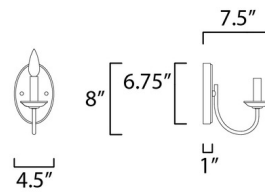

Shown in satin nickel

Specifications

COLOR	N/A
BODY FINISH	Satin Nickel
WATTAGE	5W
DIMMER	Standard 120V
DIMENSIONS	5"W x 8"H x 5"D
BULB NOT INCLUDED	1 x B11/Candelabra (E12)/5W/120V LED
OTHER BULB OPTIONS	1 x B10/Candelabra (E12)/120V LED 1 x B10/Candelabra (E12)/60W/120V Incandescent