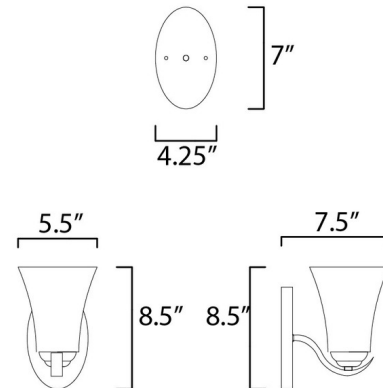

### Specifications

|                    |   |
|--------------------|---|
| COLOR              | Frosted   |
| BODY FINISH        | Oil Rubbed Bronze   |
| WATTAGE            | 8W  |
| DIMMER             | Standard 120V   |
| DIMENSIONS         | 6"W x 9"H x 8"D   |
| BULB NOT INCLUDED  | 1 x A19/Medium (E26)/8W/120V LED  |
| OTHER BULB OPTIONS | 1 x A19/Medium (E26)/120V LED<br>1 x A19/Medium (E26)/60W/120V Incandescent |