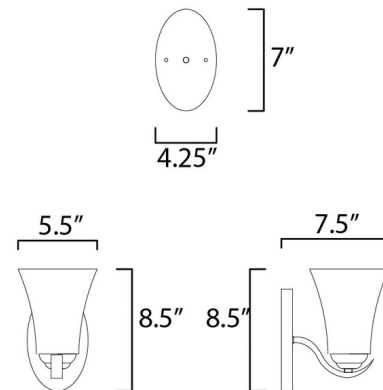

Description

The Vital Wall Sconce brings a clean contemporary vibe to a variety of interior spaces. The bell shaped Frosted glass is complemented by a gentle waving arm in Satin Nickel or Oil Rubbed Bronze. Damp location rated. UL listed.

Shown in oil rubbed bronze / frosted

Specifications

COLOR	Frosted
BODY FINISH	Oil Rubbed Bronze
WATTAGE	8W
DIMMER	Standard 120V
DIMENSIONS	6"W x 9"H x 8"D
BULB NOT INCLUDED	1 x A19/Medium (E26)/8W/120V LED
OTHER BULB OPTIONS	1 x A19/Medium (E26)/120V LED 1 x A19/Medium (E26)/60W/120V Incandescent