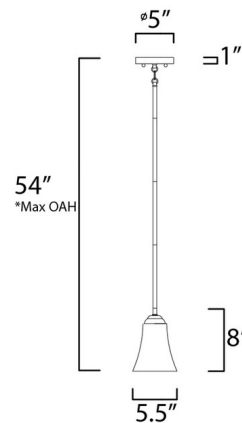

Lightology

lightology.com
866-954-4489
05-17-26

Project: _____

Company: _____

Location: _____ Fixture Type: _____

SPEC #: **MAX918074**

Approved On: _____ Approved By: _____

Vital Mini Pendant By Maxim Lighting

Description

The Vital Mini Pendant brings a clean contemporary vibe to a variety of interior spaces. The bell shaped Frosted glass is complemented by a slim arm in Satin Nickel or Oil Rubbed Bronze. UL listed.

Specifications

COLOR	Frosted
BODY FINISH	Satin Nickel
WATTAGE	8W
DIMMER	Standard 120V
DIMENSIONS	6"W x 8"H
BULB NOT INCLUDED	1 x A19/Medium (E26)/8W/120V LED
OTHER BULB OPTIONS	1 x A19/Medium (E26)/120V LED 1 x A19/Medium (E26)/60W/120V Incandescent

Shown in satin nickel / frosted

CLICK TO VIEW PRODUCT

Notes: