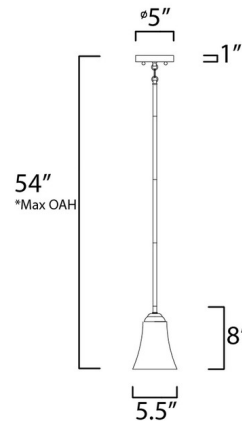

Lightology

lightology.com
866-954-4489
05-16-26

Project: _____

Company: _____

Location: _____ Fixture Type: _____

SPEC #: **MAX918074**

Approved On: _____ Approved By: _____

Vital Mini Pendant By Maxim Lighting

Description

The Vital Mini Pendant brings a clean contemporary vibe to a variety of interior spaces. The bell shaped Frosted glass is complemented by a slim arm in Satin Nickel or Oil Rubbed Bronze. UL listed.

Specifications

COLOR	Frosted
BODY FINISH	Satin Nickel
WATTAGE	8W
DIMMER	Standard 120V
DIMENSIONS	6"W x 8"H
BULB NOT INCLUDED	1 x A19/Medium (E26)/8W/120V LED
OTHER BULB OPTIONS	1 x A19/Medium (E26)/120V LED 1 x A19/Medium (E26)/60W/120V Incandescent

Shown in satin nickel / frosted

CLICK TO VIEW PRODUCT

Notes: