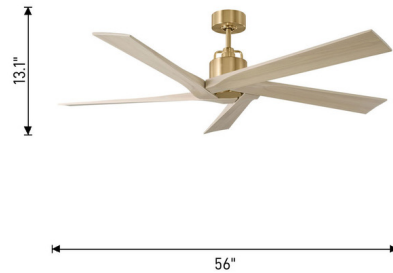

Lightology

lightology.com
866-954-4489
06-01-26

Project: _____

Company: _____

Location: _____ Fixture Type: _____

SPEC #: **MTC918083**

Approved On: _____ Approved By: _____

Aspen 56 Inch Ceiling Fan By Visual Comfort Fan

Description

The Aspen 56 Ceiling Fan features a sleek and modern design with a blade pitch designed for optimal air flow and a Precision balanced motor and blades for wobble-free operation. The motor features a triple capacitor and has 6 speeds with a reversible motor and has premium power with 120 X 25 mm torque induction for quiet operation. Includes a 6 inch downrod and four armed decorative yoke cover. Also includes a hand remote to control the direction and speed of the blades.

Shown in aged pewter / dark walnut / dark walnut

Specifications

BLADE COLOR	Dark Walnut
BODY FINISH	Aged Pewter / Dark Walnut
WATTAGE	N/A
DIMMER	N/A
DIMENSIONS	56"W x 13.1"H
BULB	N/A
COUNTRY OF ORIGIN	Chinese Taipei