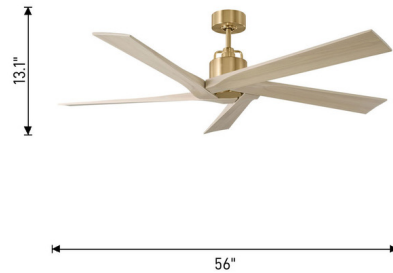

Lightology

lightology.com
866-954-4489
04-16-26

Project: _____

Company: _____

Location: _____ Fixture Type: _____

SPEC #: **MTC918083**

Approved On: _____ Approved By: _____

Aspen 56 Inch Ceiling Fan By Visual Comfort Fan

Description

The Aspen 56 Ceiling Fan features a sleek and modern design with a blade pitch designed for optimal air flow and a Precision balanced motor and blades for wobble-free operation. The motor features a triple capacitor and has 6 speeds with a reversible motor and has premium power with 120 X 25 mm torque induction for quiet operation. Includes a 6 inch downrod and four armed decorative yoke cover. Also includes a hand remote to control the direction and speed of the blades.

Shown in aged pewter / dark walnut / dark walnut

Specifications

BLADE COLOR	Dark Walnut
BODY FINISH	Aged Pewter / Dark Walnut
WATTAGE	N/A
DIMMER	N/A
DIMENSIONS	56"W x 13.1"H
BULB	N/A
COUNTRY OF ORIGIN	Chinese Taipei