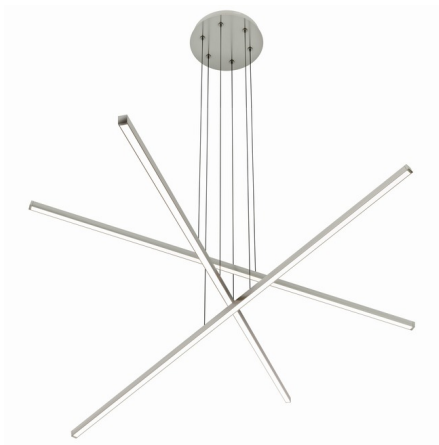

Lightology

lightology.com
866-954-4489
04-24-26

Project: _____
 Company: _____
 Location: _____ Fixture Type: _____
 SPEC #: **EDG918247**
 Approved On: _____ Approved By: _____

Pix Sticks Cirrus D1 Lens Suspension with Power

By PureEdge Lighting

Description

The Pix Sticks Cirrus Suspension with D1 Direct Lens is a customizable chandelier for the modern home, office, restaurant, or commercial area. Features linear channels that intersect at alternate heights casting downlight illumination through diffused white lenses. Available in a variety of finishes, a spectrum of color temperature options including Warm Dim, and 5 LED watts per foot per channel. Includes three, five or seven sticks between 39-120 inches in length. Satin Nickel, Chrome and White finishes supplied with matching canopy and Satin Nickel wires. Antique Bronze and Satin Black finishes supplied with a Black canopy and Black wires. Supplied with a metal canopy (12 inch for 3 and 5-stick and 16 inch for 7-stick), a 120 volt input, 24VDC Class 2 output electronic low voltage LED power supply, and 12 feet of suspension cable. Dimmable with an electronic low voltage dimmer: (recommended: Lutron Diva DVELV-300P, Lutron Skylark SELV-300P, Lutron Maestro MAELV-600, and Lutron Radio Ra 2, or Legrand Adorne ADTP703TU), sold separately. Product is built to order.

Specifications

COLOR	White Lens
BODY FINISH	Antique Bronze
WATTAGE	105W
DIMMER	Low Voltage Electronic
DIMENSIONS	39"L x 0.9"W x 0.9"H
INTEGRATED LED MODULE	21 x LED/5W/120V LED

Technical Information

LAMP LIFE	50000 hours
COLOR RENDERING	85 CRI
LAMP COLOR	3500K
LUMENS/WATT	1,237.20
LUMINOUS FLUX	6186 lumens

Notes:

Shown in satin nickel / white lens

D1 - Direct 6.8" Lens

CLICK TO VIEW PRODUCT