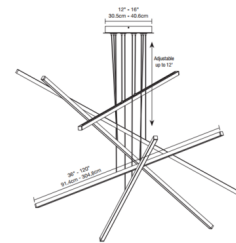

By PureEdge Lighting

Description

The Pix Sticks Cirrus Suspension with D1 Direct Lens is a customizable chandelier for the modern home, office, restaurant, or commercial area. Features linear channels that intersect at alternate heights casting downlight illumination through diffused white lenses. Available in a variety of finishes, a spectrum of color temperature options including Warm Dim, and 5 LED watts per foot per channel. Includes three, five or seven sticks between 39-120 inches in length. Satin Nickel, Chrome and White finishes supplied with matching canopy and Satin Nickel wires. Antique Bronze and Satin Black finishes supplied with a Black canopy and Black wires. Supplied with a metal canopy (12 inch for 3 and 5-stick and 16 inch for 7-stick), a 120 volt input, 24VDC Class 2 output electronic low voltage LED power supply, and 12 feet of suspension cable. Dimmable with an electronic low voltage dimmer: (recommended: Lutron Diva DVELV-300P, Lutron Skylark SELV-300P, Lutron Maestro MAELV-600, and Lutron Radio Ra 2, or Legrand Adorne ADTP703TU), sold separately. Product is built to order.

Specifications

COLOR	White Lens
BODY FINISH	Antique Bronze
WATTAGE	105W
DIMMER	Low Voltage Electronic
DIMENSIONS	39"L x 0.9"W x 0.9"H
INTEGRATED LED MODULE	21 x LED/5W/120V LED

Technical Information

LAMP LIFE	50000 hours
COLOR RENDERING	85 CRI
LAMP COLOR	3500K
LUMENS/WATT	1,237.20
LUMINOUS FLUX	6186 lumens

Notes:

Shown in satin nickel / white lens

D1 - Direct 6.8" Lens

CLICK TO VIEW PRODUCT