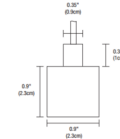

By PureEdge Lighting

Description

The Pix Sticks Cirrus Suspension with D1 Direct Lens is a customizable chandelier for the modern home, office, restaurant, or commercial area. Features linear channels that intersect at alternate heights casting downlight illumination through diffused white lenses. Available in a variety of finishes, a spectrum of color temperature options including Warm Dim, and 5 LED watts per foot per channel. Includes three, five or seven sticks between 39-120 inches in length. Satin Nickel, Chrome and White finishes supplied with matching canopy and Satin Nickel wires. Antique Bronze and Satin Black finishes supplied with a Black canopy and Black wires. Supplied with a metal canopy (12 inch for 3 and 5-stick and 16 inch for 7-stick), a 120 volt input, 24VDC Class 2 output electronic low voltage LED power supply, and 12 feet of suspension cable. Dimmable with an electronic low voltage dimmer: (recommended: Lutron Diva DVELV-300P, Lutron Skylark SELV-300P, Lutron Maestro MAELV-600, and Lutron Radio Ra 2, or Legrand Adorne ADTP703TU), sold separately. Product is built to order.

Specifications

COLOR	White Lens
BODY FINISH	Antique Bronze
WATTAGE	105W
DIMMER	Low Voltage Electronic
DIMENSIONS	39"L x 0.9"W x 0.9"H
INTEGRATED LED MODULE	21 x LED/5W/120V LED

Technical Information

LAMP LIFE	50000 hours
COLOR RENDERING	85 CRI
LAMP COLOR	3500K
LUMENS/WATT	1,237.20
LUMINOUS FLUX	6186 lumens

Notes:

Shown in satin nickel / white lens

D1 - Direct 6.8" Lens

CLICK TO VIEW PRODUCT