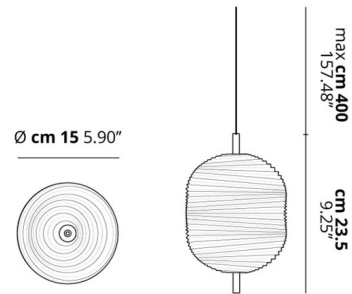

CLICK TO VIEW PRODUCT

Notes: