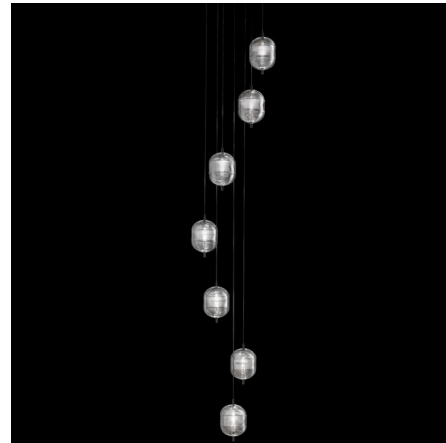

Lightology

lightology.com
866-954-4489
07-10-26

Project: _____

Company: _____

Location: _____ Fixture Type: _____

SPEC #: **SID918353**

Approved On: _____ Approved By: _____

Jefferson Small 7 Light Round Pendant By LODES

Description

Jefferson Small 7 Light Round Pendant is inspired by the music and psychedelic artwork of the 60's. This elegant piece brings a stunning statement to your interior space. Features unique of Bohemian Crystal with grooved facets surrounding Black Chrome stems. Damp location rated. CE listed.

Shown in black chrome / crystal

Specifications

COLOR Crystal
BODY FINISH Black Chrome
WATTAGE 21W
DIMMER Low Voltage Electronic
DIMENSIONS 14.96"W x 157.4"H
INTEGRATED LED MODULE 7 x LED/3W/120V LED
COUNTRY OF ORIGIN Italy

Technical Information

LAMP LIFE 80000 hours
COLOR RENDERING 90 CRI
LAMP COLOR 2700K
LUMENS/WATT 1,050.00
LUMINOUS FLUX 3150 lumens

CLICK TO VIEW PRODUCT

Notes: