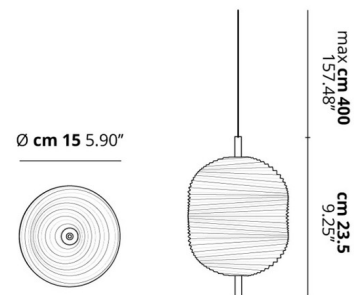

CLICK TO VIEW PRODUCT

Notes: