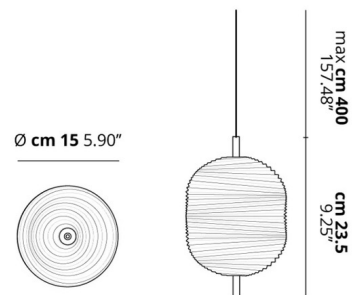

CLICK TO VIEW PRODUCT

Notes: