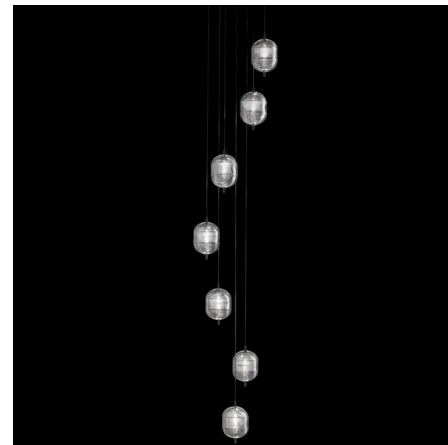

Lightology

lightology.com
866-954-4489
05-12-25

Project: _____
Company: _____
Location: _____ Fixture Type: _____
SPEC #: **SID918353**
Approved On: _____ Approved By: _____

Jefferson Small 7 Light Round Pendant By LODES

Description

Jefferson Small 7 Light Round Pendant is inspired by the music and psychedelic artwork of the 60's. This elegant piece brings a stunning statement to your interior space. Features unique of Bohemian Crystal with grooved facets surrounding Black Chrome stems. Damp location rated. CE listed.

Shown in black chrome / crystal

Specifications

COLOR	Crystal
BODY FINISH	Black Chrome
WATTAGE	21W
DIMMER	Low Voltage Electronic
DIMENSIONS	14.96"W x 157.4"H
INTEGRATED LED MODULE	7 x LED/3W/120V LED
COUNTRY OF ORIGIN	Italy

Technical Information

LAMP LIFE	80000 hours
COLOR RENDERING	.90 CRI
LAMP COLOR	2700K
LUMENS/WATT	1,050.00
LUMINOUS FLUX	3150 lumens

CLICK TO VIEW PRODUCT

Notes: