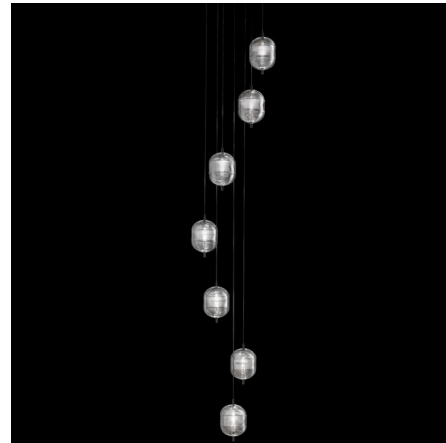

Lightology

lightology.com
866-954-4489
04-09-26

Project: _____

Company: _____

Location: _____ Fixture Type: _____

SPEC #: **SID918353**

Approved On: _____ Approved By: _____

Jefferson Small 7 Light Round Pendant By LODES

Description

Jefferson Small 7 Light Round Pendant is inspired by the music and psychedelic artwork of the 60's. This elegant piece brings a stunning statement to your interior space. Features unique of Bohemian Crystal with grooved facets surrounding Black Chrome stems. Damp location rated. CE listed.

Shown in black chrome / crystal

Specifications

COLOR Crystal
BODY FINISH Black Chrome
WATTAGE 21W
DIMMER Low Voltage Electronic
DIMENSIONS 14.96"W x 157.4"H
INTEGRATED LED MODULE 7 x LED/3W/120V LED
COUNTRY OF ORIGIN Italy

Technical Information

LAMP LIFE 80000 hours
COLOR RENDERING 90 CRI
LAMP COLOR 2700K
LUMENS/WATT 1,050.00
LUMINOUS FLUX 3150 lumens

CLICK TO VIEW PRODUCT

Notes: