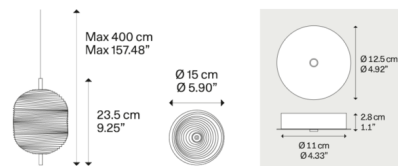

Specifications

COLOR	Crystal
BODY FINISH	Black Chrome
WATTAGE	3W
DIMMER	Low Voltage Electronic
DIMENSIONS	5.9"W x 9.25"H
INTEGRATED LED MODULE	1 x LED/3W/120V LED
COUNTRY OF ORIGIN	Italy

Technical Information

PRODUCT DIMENSIONS	Adjustable Cable Length: 157.48"
LAMP LIFE	80000 hours
COLOR RENDERING	90 CRI
LAMP COLOR	2700K
LUMENS/WATT	150.00
LUMINOUS FLUX	450 lumens

Shown in black chrome / crystal

CLICK TO VIEW PRODUCT