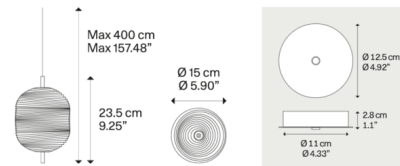

Specifications

COLOR	Crystal
BODY FINISH	Black Chrome
WATTAGE	3W
DIMMER	Low Voltage Electronic
DIMENSIONS	5.9"W x 9.25"H
INTEGRATED LED MODULE	1 x LED/3W/120V LED
COUNTRY OF ORIGIN	Italy

Technical Information

PRODUCT DIMENSIONS	Adjustable Cable Length: 157.48"
LAMP LIFE	80000 hours
COLOR RENDERING	90 CRI
LAMP COLOR	2700K
LUMENS/WATT	150.00
LUMINOUS FLUX	450 lumens

Shown in black chrome / crystal

CLICK TO VIEW PRODUCT