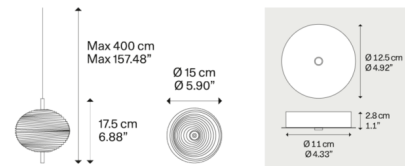

### Specifications

COLOR	Crystal
BODY FINISH	Black Chrome
WATTAGE	3W
DIMMER	Low Voltage Electronic
DIMENSIONS	5.9"W x 6.88"H
INTEGRATED LED MODULE	1 x LED/3W/120V LED
COUNTRY OF ORIGIN	Italy

### Technical Information

PRODUCT DIMENSIONS	Adjustable Cable Length: 157.48"
LAMP LIFE	80000 hours
COLOR RENDERING	90 CRI
LAMP COLOR	2700K
LUMENS/WATT	150.00
LUMINOUS FLUX	450 lumens

Shown in black chrome / crystal