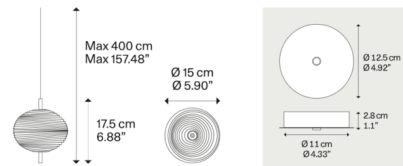

Specifications

COLOR	Crystal
BODY FINISH	Black Chrome
WATTAGE	3W
DIMMER	Low Voltage Electronic
DIMENSIONS	5.9"W x 6.88"H
INTEGRATED LED MODULE	1 x LED/3W/120V LED
COUNTRY OF ORIGIN	Italy

Technical Information

PRODUCT DIMENSIONS	Adjustable Cable Length: 157.48"
LAMP LIFE	80000 hours
COLOR RENDERING	90 CRI
LAMP COLOR	2700K
LUMENS/WATT	150.00
LUMINOUS FLUX	450 lumens

Shown in black chrome / crystal

CLICK TO VIEW PRODUCT