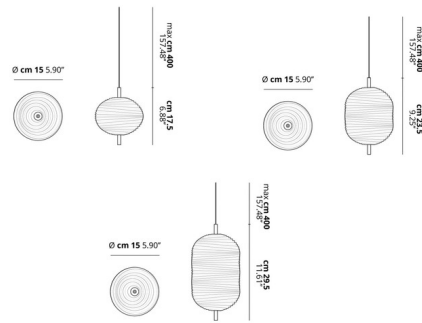

Lightology

lightology.com
866-954-4489
04-09-26

Project: _____

Company: _____

Location: _____ Fixture Type: _____

SPEC #: **SID918360**

Approved On: _____ Approved By: _____

Jefferson Mini 36 Light Round Chandelier By LODES

Description

Jefferson Mini 36 Light Round Chandelier is inspired by the music and psychedelic artwork of the 60's. This elegant piece brings a stunning statement to your interior space. Features unique of Bohemian Crystal with grooved facets surrounding Black Chrome stems. Damp location rated. Field Adjustable. CE listed. Please call for information on customer configurations.

Shown in black chrome / crystal

Specifications

COLOR Crystal
BODY FINISH Black Chrome
WATTAGE 108W
DIMMER Low Voltage Electronic
DIMENSIONS 45.86"W x 157.4"H
INTEGRATED LED MODULE 36 x LED/3W/120V LED
COUNTRY OF ORIGIN Italy

Technical Information

LAMP LIFE 80000 hours
COLOR RENDERING 90 CRI
LAMP COLOR 2700K
LUMENS/WATT 5,400.00
LUMINOUS FLUX 16200 lumens

CLICK TO VIEW PRODUCT

Notes: