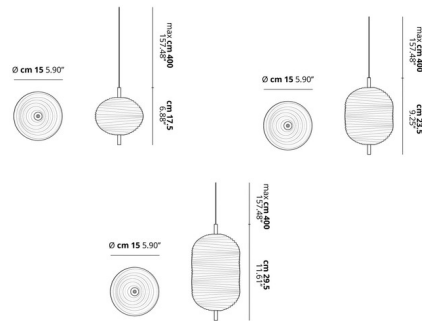

## Jefferson Mini 36 Light Round Chandelier By LODES

### Description

Jefferson Mini 36 Light Round Chandelier is inspired by the music and psychedelic artwork of the 60's. This elegant piece brings a stunning statement to your interior space. Features unique of Bohemian Crystal with grooved facets surrounding Black Chrome stems. Damp location rated. Field Adjustable. CE listed. Please call for information on customer configurations.

### Specifications

COLOR . . . . . Crystal  
BODY FINISH . . . . . Black Chrome  
WATTAGE . . . . . 108W  
DIMMER . . . . . Low Voltage Electronic  
DIMENSIONS . . . . . 45.86"W x 157.4"H  
INTEGRATED LED MODULE . . . . . 36 x LED/3W/120V LED  
COUNTRY OF ORIGIN . . . . . Italy