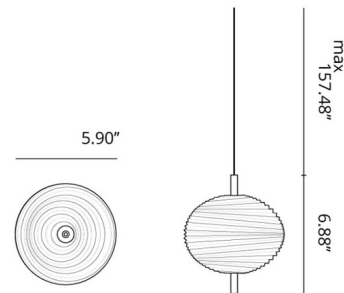

### Description

Jefferson Mini 14 Light Rectangular Chandelier is inspired by the music and psychedelic artwork of the 60's. This elegant piece brings a stunning statement to your interior space. Features a unique arrangement of Bohemian Crystal with grooved facets surrounding Black Chrome stems. Damp location rated. Field Adjustable. CE listed. Call for information about custom configurations.

### Specifications

COLOR	Crystal
BODY FINISH	Black Chrome
WATTAGE	42W
DIMMER	Low Voltage Electronic
DIMENSIONS	55.11"L x 17.71"W x 1.65"H
INTEGRATED LED MODULE	14 x LED/3W/120V LED
COUNTRY OF ORIGIN	Italy

### Technical Information

PRODUCT DIMENSIONS	Max Overall Height: 157.4"
LAMP LIFE	80000 hours
COLOR RENDERING	90 CRI
LAMP COLOR	2700K
LUMENS/WATT	2,100.00
LUMINOUS FLUX	6300 lumens

CLICK TO VIEW PRODUCT