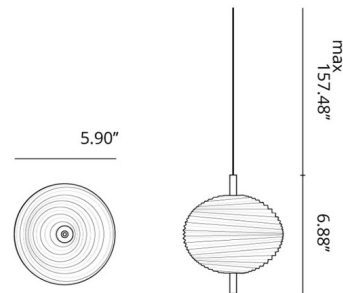

### Description

Jefferson Mini 14 Light Rectangular Chandelier is inspired by the music and psychedelic artwork of the 60's. This elegant piece brings a stunning statement to your interior space. Features a unique arrangement of Bohemian Crystal with grooved facets surrounding Black Chrome stems. Damp location rated. Field Adjustable. CE listed. Call for information about custom configurations.

### Specifications

COLOR	Crystal
BODY FINISH	Black Chrome
WATTAGE	42W
DIMMER	Low Voltage Electronic
DIMENSIONS	55.11"L x 17.71"W x 1.65"H
INTEGRATED LED MODULE	14 x LED/3W/120V LED
COUNTRY OF ORIGIN	Italy

### Technical Information

PRODUCT DIMENSIONS	Max Overall Height: 157.4"
LAMP LIFE	80000 hours
COLOR RENDERING	90 CRI
LAMP COLOR	2700K
LUMENS/WATT	2,100.00
LUMINOUS FLUX	6300 lumens

CLICK TO VIEW PRODUCT