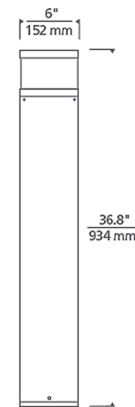

Specifications

COLOR	N/A
BODY FINISH	Black
WATTAGE	15W
DIMMER	0-10V
DIMENSIONS	6"W x 37"H
INTEGRATED LED MODULE	1 x LED/15W/120-277V LED
COUNTRY OF ORIGIN	China

Technical Information

LAMP LIFE	70000 hours
COLOR RENDERING	80 CRI
LAMP COLOR	3000K
LUMENS/WATT	90.67
LUMINOUS FLUX	1360 lumens

Shown in black

CLICK TO VIEW PRODUCT

Notes: