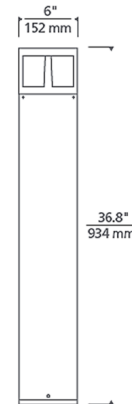

CLICK TO VIEW PRODUCT

Notes: