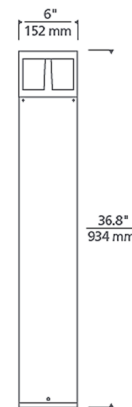

CLICK TO VIEW PRODUCT

Notes: