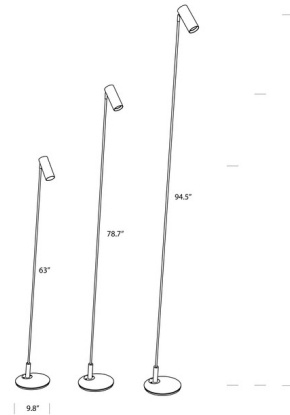

Lightology

lightology.com
866-954-4489
04-24-26

Project: _____

Company: _____

Location: _____ Fixture Type: _____

SPEC #: **TSB918488**

Approved On: _____ Approved By: _____

Reach Floor Lamp

By tossB

Description

The Reach Floor Lamp features a an elegant design that can be easily placed in residential and professional environments. Includes dimmer on cord.

Specifications

COLOR	N/A
BODY FINISH	Black
WATTAGE	10W
DIMMER	Included
DIMENSIONS	9.84"W x 62.99"H
BULB NOT INCLUDED	1 x MR16/GU10/10W/120V LED
OTHER BULB OPTIONS	1 x PAR16/GU10/120V LED
COUNTRY OF ORIGIN	Belgium

Shown in black

CLICK TO VIEW PRODUCT

Notes: