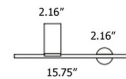

tribes wall L down