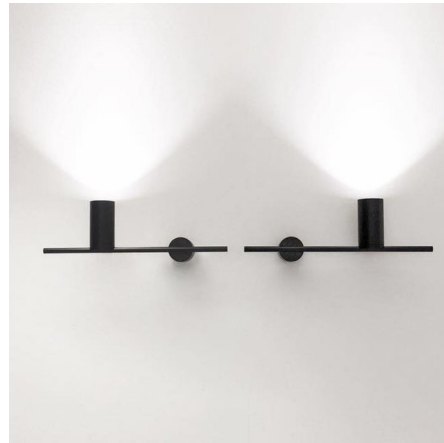

Lightology

lightology.com
866-954-4489
06-04-26

Project: _____

Company: _____

Location: _____ Fixture Type: _____

SPEC #: **TSB918623**

Approved On: _____ Approved By: _____

Tribes Wall Sconce

By tossB

Description

The Tribes Wall Sconce is inspired by the Calumet, those sacred pipes that are smoked by the indigenous tribes of North America. Tribes is a very graphic and minimalist design and fits perfectly in the most contemporary spaces as well as classic or vintage interiors. Available in four position options. Note: Includes canopy to cover standard US junction box (not shown in image).

Shown in black

tribes wall L up

tribes wall R up

tribes wall L down

tribes wall R down

Specifications

COLOR	N/A
BODY FINISH	Black
WATTAGE	10W
DIMMER	Standard 120V
DIMENSIONS	15.75"W x 5.35"H x 3.46"D
BULB INCLUDED	1 x MR16/GU10/10W/120V LED
COUNTRY OF ORIGIN	Belgium