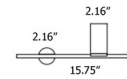

tribes wall R down