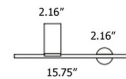

Shown in black

tribes wall L up

tribes wall R up

tribes wall L down

tribes wall R down

Specifications

COLOR	N/A
BODY FINISH	Black
WATTAGE	10W
DIMMER	Standard 120V
DIMENSIONS	15.75"W x 5.35"H x 3.46"D
BULB INCLUDED	1 x MR16/GU10/10W/120V LED
COUNTRY OF ORIGIN	Belgium