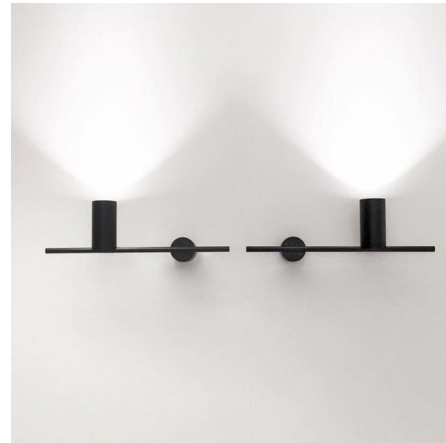

## Tribes Wall Sconce

By tossB

### Description

The Tribes Wall Sconce is inspired by the Calumet, those sacred pipes that are smoked by the indigenous tribes of North America. Tribes is a very graphic and minimalist design and fits perfectly in the most contemporary spaces as well as classic or vintage interiors. Available in four position options. Note: Includes canopy to cover standard US junction box (not shown in image).

### Specifications

COLOR	N/A
BODY FINISH	Black
WATTAGE	10W
DIMMER	Standard 120V
DIMENSIONS	15.75"W x 5.35"H x 3.46"D
BULB INCLUDED	1 x MR16/GU10/10W/120V LED
COUNTRY OF ORIGIN	Belgium

CLICK TO VIEW PRODUCT