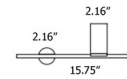

Shown in black

tribes wall L up

tribes wall R up

tribes wall L down

tribes wall R down

Specifications

COLOR	N/A
BODY FINISH	Black
WATTAGE	10W
DIMMER	Standard 120V
DIMENSIONS	15.75"W x 5.35"H x 3.46"D
BULB INCLUDED	1 x MR16/GU10/10W/120V LED
COUNTRY OF ORIGIN	Belgium