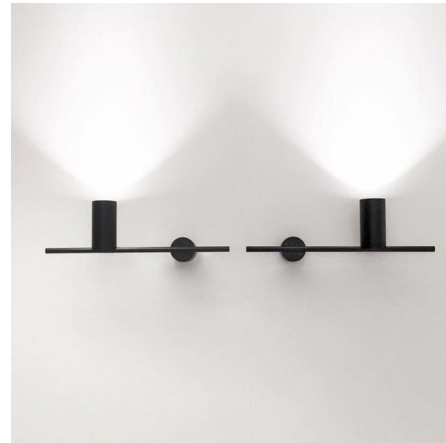

Lightology

lightology.com
866-954-4489
04-17-26

Project: _____

Company: _____

Location: _____ Fixture Type: _____

SPEC #: **TSB918623**

Approved On: _____ Approved By: _____

Tribes Wall Sconce

By tossB

Description

The Tribes Wall Sconce is inspired by the Calumet, those sacred pipes that are smoked by the indigenous tribes of North America. Tribes is a very graphic and minimalist design and fits perfectly in the most contemporary spaces as well as classic or vintage interiors. Available in four position options. Note: Includes canopy to cover standard US junction box (not shown in image).

Shown in black

tribes wall L up

tribes wall R up

tribes wall L down

tribes wall R down

Specifications

COLOR	N/A
BODY FINISH	Black
WATTAGE	10W
DIMMER	Standard 120V
DIMENSIONS	15.75"W x 5.35"H x 3.46"D
BULB INCLUDED	1 x MR16/GU10/10W/120V LED
COUNTRY OF ORIGIN	Belgium