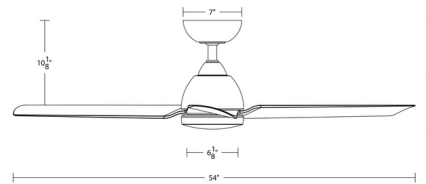

By WAC Lighting

Description

The Mocha Smart Ceiling Fan features a robust yet quiet, energy-efficient DC motor, offering a fresh breeze for your living room, porch, or other indoor or outdoor space. The LED option also provides soft ambient illumination. The included Bluetooth remote control enables motor on/off, 6 speeds, forward and reverse, and light on/off with dimming. Another control option is the free WAC Smart Fans app on your smart device. Functions include fan speed and light brightness adjustment, Adaptive Learning, scheduling and fan grouping. The fan can also be voice-controlled through smart home tech such as Google Assistant, Amazon Alexa/Echo, and Samsung SmartThings. Optional accessories are sold separately.

Shown in matte white / matte white

Specifications

BLADE COLOR	Matte White
BODY FINISH	Matte White
WATTAGE	N/A
DIMMER	N/A
DIMENSIONS	54"W x 13"H
BULB	N/A
COUNTRY OF ORIGIN	China

CLICK TO VIEW PRODUCT

Notes: