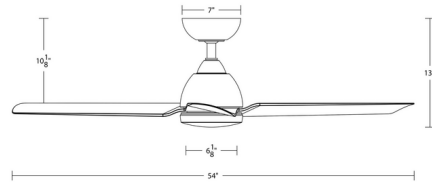

Shown in matte white / matte white

Specifications

BLADE COLOR	Matte White
BODY FINISH	Matte White
WATTAGE	N/A
DIMMER	N/A
DIMENSIONS	54"W x 13"H
BULB	N/A
COUNTRY OF ORIGIN	China

CLICK TO VIEW PRODUCT

Notes: