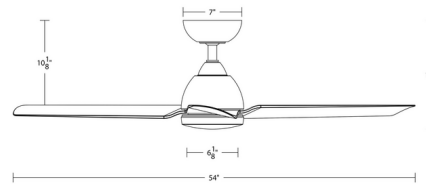

### Specifications

BLADE COLOR	Matte White
BODY FINISH	Matte White
WATTAGE	N/A
DIMMER	N/A
DIMENSIONS	54"W x 13"H
BULB	N/A
COUNTRY OF ORIGIN	China

CLICK TO VIEW PRODUCT

Notes: