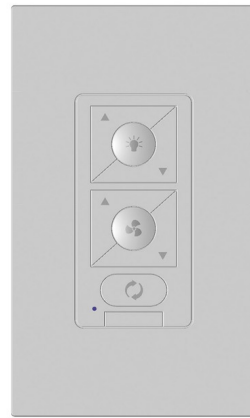

## WC20 Bluetooth Fan / Light Wall Control By WAC Lighting

### Description

WC20 Bluetooth Wall Control designed for use with WAC Lighting fans only. Control fan speed and light brightness. Features summer and winter modes.

Shown in white