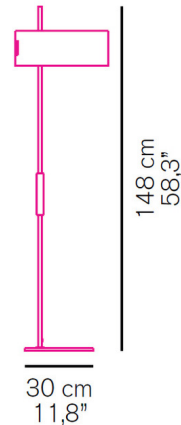

Shown in matte black / satin gold

Specifications

COLOR	Satin Gold
BODY FINISH	Matte Black
WATTAGE	150W
DIMMER	Included
DIMENSIONS	11.8"W x 58.3"H
BULB NOT INCLUDED	2 x A19/Medium (E26)/75W/120V Incandescent
COUNTRY OF ORIGIN	Italy