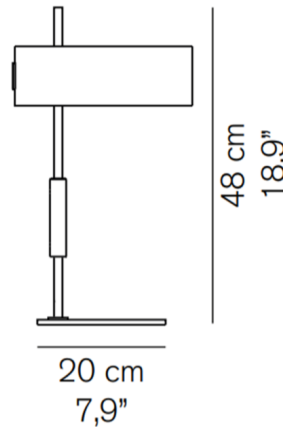

Shown in matte black / satin gold

Specifications

COLOR	Satin Gold
BODY FINISH	Matte Black
WATTAGE	75W
DIMMER	Included
DIMENSIONS	7.9"W x 18.9"H
BULB NOT INCLUDED	1 x A19/Medium (E26)/75W/120V Incandescent
COUNTRY OF ORIGIN	Italy