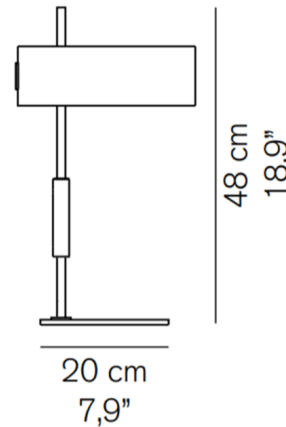

Shown in matte black / satin gold

Specifications

COLOR	Satin Gold
BODY FINISH	Matte Black
WATTAGE	75W
DIMMER	Included
DIMENSIONS	7.9"W x 18.9"H
BULB NOT INCLUDED	1 x A19/Medium (E26)/75W/120V Incandescent
COUNTRY OF ORIGIN	Italy