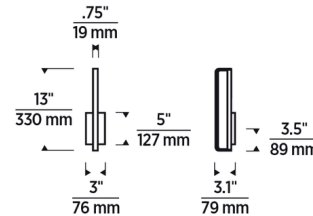

Specifications

COLOR	Clear
BODY FINISH	Chrome
WATTAGE	11.7W
DIMMER	Low Voltage Electronic
DIMENSIONS	3"W x 13"H x 3.1"D
INTEGRATED LED MODULE	1 x LED/11.7W/120V LED
COUNTRY OF ORIGIN	China

Technical Information

LAMP LIFE	50000 hours
COLOR RENDERING	90 CRI
LAMP COLOR	3000K
LUMENS/WATT	29.74
LUMINOUS FLUX	348 lumens

Shown in chrome / clear

CLICK TO VIEW PRODUCT

Notes: