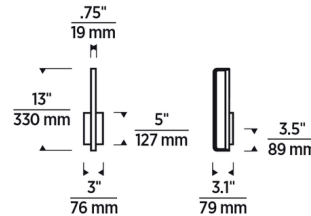

### Specifications

|                       |                        |
|-----------------------|------------------------|
| COLOR                 | Clear                  |
| BODY FINISH           | Chrome                 |
| WATTAGE               | 11.7W                  |
| DIMMER                | Low Voltage Electronic |
| DIMENSIONS            | 3"W x 13"H x 3.1"D     |
| INTEGRATED LED MODULE | 1 x LED/11.7W/120V LED |
| COUNTRY OF ORIGIN     | China                  |