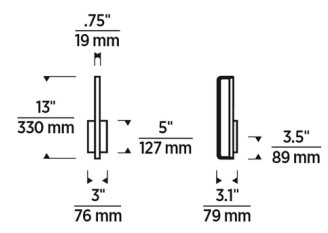

Description

The Banda Wall Sconce offers modern appeal, featuring an acrylic light guide panel illuminated by integrated LEDs. Its clean aesthetic and modern finishes make it the perfect complement for contemporary bathrooms and vanity areas. 120V: TRIAC and ELV dimmable. 277V: 0-10V dimmable. The Natural Brass is a living finish that will patina and warm over time, enhancing its richness. If the patina becomes uneven or spotty, a brass cleaner can restore the finish. Note: Requires 2 x 4 inch junction box.

Shown in chrome / clear

Specifications

COLOR	Clear
BODY FINISH	Chrome
WATTAGE	11.7W
DIMMER	Low Voltage Electronic
DIMENSIONS	3"W x 13"H x 3.1"D
INTEGRATED LED MODULE	1 x LED/11.7W/120V LED
COUNTRY OF ORIGIN	China

Technical Information

LAMP LIFE	50000 hours
COLOR RENDERING	90 CRI
LAMP COLOR	3000K
LUMENS/WATT	29.74
LUMINOUS FLUX	348 lumens

CLICK TO VIEW PRODUCT

Notes: