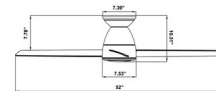

### Specifications

BLADE COLOR	Titanium Silver
BODY FINISH	Brushed Aluminum
WATTAGE	13W
DIMMER	Included
DIMENSIONS	44"W x 10"H
INTEGRATED LED MODULE	1 x LED/13W/120V LED