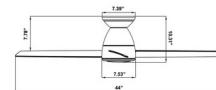

CLICK TO VIEW PRODUCT

Notes: