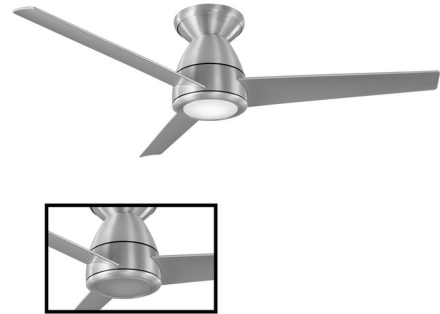

## Tip Top DC Ceiling Fan with Light By Modern Forms

### Description

The Tip Top Ceiling Fan with Light is classic design meets modern aesthetic with a wet rated aluminum construction and versatile styling allows Tip-Top to cool any outdoor porch or even a stylish living room. 125 x 12 sensorless DC motor with 14 Pitch, 44 inch or 52 inch sweep. Includes LED light kit in 2700K, 3000K or 3500K color temperature. Modern Forms fans pair with smart home tech including Google Assistant, Amazon Alexa, and Samsung Smart Things. Free app download: Sync with Modern Forms app to control fan speed and use smart features. Available in two sizes in Brushed Aluminum with Titanium Silver blades, a Matte Black motor with Matte Black blades, or a Matte White finish and Matte White blades. Includes Bluetooth remote fan/light control and a cap for non-light use. Optional Bluetooth fan/light wall control sold separately. UL listed, wet locations. Energy Star rated. Title 20 and Title 24/JA8 compliant.

### Specifications

BLADE COLOR	Titanium Silver
BODY FINISH	Brushed Aluminum
WATTAGE	13W
DIMMER	Included
DIMENSIONS	44"W x 10"H
INTEGRATED LED MODULE	1 x LED/13W/120V LED

### Technical Information

LAMP LIFE	50000 hours
COLOR RENDERING	90 CRI
LAMP COLOR	2700K
LUMENS/WATT	84.62
LUMINOUS FLUX	1100 lumens

Shown in brushed aluminum / titanium silver

CLICK TO VIEW PRODUCT

Notes: