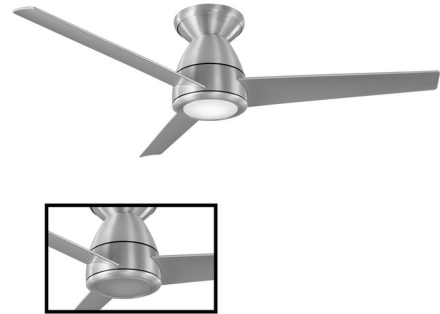

Description

The Tip Top Ceiling Fan with Light is classic design meets modern aesthetic with a wet rated aluminum construction and versatile styling allows Tip-Top to cool any outdoor porch or even a stylish living room. 125 x 12 sensorless DC motor with 14 Pitch, 44 inch or 52 inch sweep. Includes LED light kit in 2700K, 3000K or 3500K color temperature. Modern Forms fans pair with smart home tech including Google Assistant, Amazon Alexa, and Samsung Smart Things. Free app download: Sync with Modern Forms app to control fan speed and use smart features. Available in two sizes in Brushed Aluminum with Titanium Silver blades, a Matte Black motor with Matte Black blades, or a Matte White finish and Matte White blades. Includes Bluetooth remote fan/light control and a cap for non-light use. Optional Bluetooth fan/light wall control sold separately. UL listed, wet locations. Energy Star rated. Title 20 and Title 24/JA8 compliant.

Specifications

BLADE COLOR	Titanium Silver
BODY FINISH	Brushed Aluminum
WATTAGE	13W
DIMMER	Included
DIMENSIONS	44"W x 10"H
INTEGRATED LED MODULE	1 x LED/13W/120V LED

Technical Information

LAMP LIFE	50000 hours
COLOR RENDERING	90 CRI
LAMP COLOR	2700K
LUMENS/WATT	84.62
LUMINOUS FLUX	1100 lumens