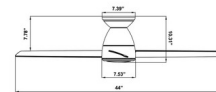

CLICK TO VIEW PRODUCT

Notes: