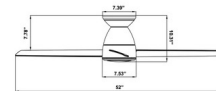

CLICK TO VIEW PRODUCT

Notes: