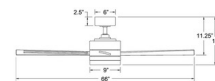

Lightology

lightology.com
866-954-4489
05-24-26

Project: _____
Company: _____
Location: _____ Fixture Type: _____
SPEC #: **MFR918854**
Approved On: _____ Approved By: _____

Wynd DC Ceiling Fan with Light By Modern Forms

Description

The Wynd Ceiling Fan with Light is transitional style that meets smart technology and is ideal for living rooms and bedrooms. Includes an LED luminaire kit, available in 2700K, 3000K or 3500K color temperature, takes this design from beautiful to brilliant. 125 x 30 sensorless DC motor with 13 Pitch, 42, 52 or 60 sweep. Modern Forms fans pair with smart home tech including Google Assistant, Amazon Alexa, and Samsung Smart Things. Free app download: Sync with Modern Forms app to control fan speed and use smart features. Available in three sizes in a Bronze finish with Bronze blades, Graphite finish with Weathered Grey blades, Matte White finish with Matte White blades, Matte Black finish with Matte Black blades, or a Stainless Steel finish with Stainless Steel blades. Includes a 4.5 inch downrod and luminaire cap for non-light use. Includes a Bluetooth fan/light remote control. Optional fan/light wall control sold separately (F-WCBT-WT). UL listed, wet locations. Energy Star rated. Title 20 and Title 24/JA8 compliant. Note: Stainless Steel Option is Coastal Rated.

Specifications

COLOR	Bronze
BODY FINISH	Bronze
WATTAGE	20W
DIMMER	Included
DIMENSIONS	60"W x 14"H
INTEGRATED LED MODULE	1 x LED/20W/120V LED
COUNTRY OF ORIGIN	China

Technical Information

LAMP LIFE	50000 hours
COLOR RENDERING	90 CRI
LAMP COLOR	3000K
LUMENS/WATT	42.30
LUMINOUS FLUX	846 lumens

Shown in bronze / bronze

CLICK TO VIEW PRODUCT

Notes: