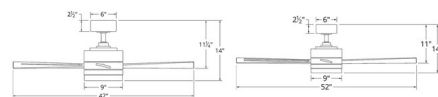

Lightology

lightology.com
866-954-4489
05-24-26

Project: _____
Company: _____
Location: _____ Fixture Type: _____
SPEC #: **MFR918854**
Approved On: _____ Approved By: _____

Wynd DC Ceiling Fan with Light By Modern Forms

Description

The Wynd Ceiling Fan with Light is transitional style that meets smart technology and is ideal for living rooms and bedrooms. Includes an LED luminaire kit, available in 2700K, 3000K or 3500K color temperature, takes this design from beautiful to brilliant. 125 x 30 sensorless DC motor with 13 Pitch, 42, 52 or 60 sweep. Modern Forms fans pair with smart home tech including Google Assistant, Amazon Alexa, and Samsung Smart Things. Free app download: Sync with Modern Forms app to control fan speed and use smart features. Available in three sizes in a Bronze finish with Bronze blades, Graphite finish with Weathered Grey blades, Matte White finish with Matte White blades, Matte Black finish with Matte Black blades, or a Stainless Steel finish with Stainless Steel blades. Includes a 4.5 inch downrod and luminaire cap for non-light use. Includes a Bluetooth fan/light remote control. Optional fan/light wall control sold separately (F-WCBT-WT). UL listed, wet locations. Energy Star rated. Title 20 and Title 24/JA8 compliant. Note: Stainless Steel Option is Coastal Rated.

Specifications

COLOR	Bronze
BODY FINISH	Bronze
WATTAGE	20W
DIMMER	Included
DIMENSIONS	60"W x 14"H
INTEGRATED LED MODULE	1 x LED/20W/120V LED
COUNTRY OF ORIGIN	China

Technical Information

LAMP LIFE	50000 hours
COLOR RENDERING	90 CRI
LAMP COLOR	3000K
LUMENS/WATT	42.30
LUMINOUS FLUX	846 lumens

Shown in bronze / bronze

CLICK TO VIEW PRODUCT

Notes: