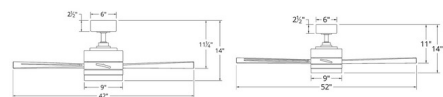

CLICK TO VIEW PRODUCT

Notes: