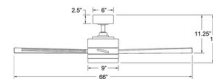

CLICK TO VIEW PRODUCT

Notes: