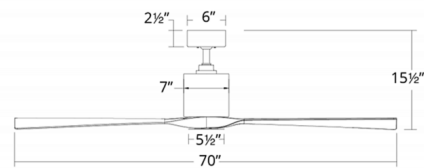

Shown in graphite / weathered grey

Specifications

BLADE COLOR	N/A
BODY FINISH	Graphite / Weathered Grey
WATTAGE	N/A
DIMMER	N/A
DIMENSIONS	70"W x 15.5"H
BULB	N/A
COUNTRY OF ORIGIN	Chinese Taipei

CLICK TO VIEW PRODUCT