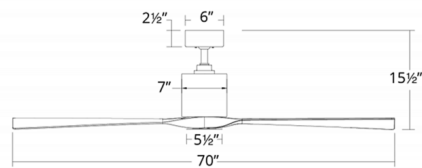

### Specifications

COLOR	N/A
BODY FINISH	Matte Black / Distressed Koa
WATTAGE	N/A
DIMMER	N/A
DIMENSIONS	70"W x 15.5"H
BULB	N/A
COUNTRY OF ORIGIN	Chinese Taipei

CLICK TO VIEW PRODUCT

Notes: