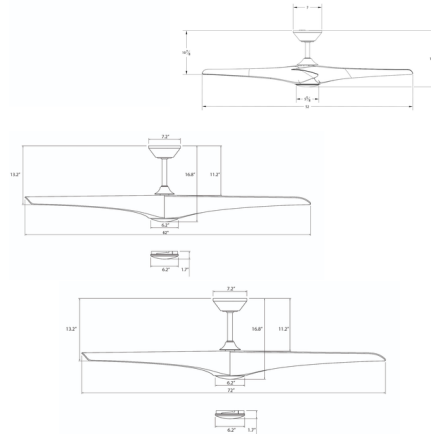

Zephyr Smart 3-Blade Fan with Color-Select Light By Modern Forms

Description

The Zephyr Ceiling fan is a luxurious and stylish three blade fan featuring a robust LED luminaire with a frosted opal glass diffuser and thick ABS aerodynamically soundless blades. The Zephyr features a color-select switch which allows user to select between 2700K, 3000K, 4000K, and 5000K color temperature options. Sync the Zephyr with the exclusive Modern Forms app to control fan speed, and use smart features like adaptive learning, create groups, and more. Modern Forms fans pair with smart home tech including Google Assistant, Amazon Alexa, Samsung Smart Things, Control 4, and Josh.ai. The 52 inch fan includes a 4.5 inch and 8 inch downrod. The 62 inch 72 inch fan includes an 8 inch downrod. All options include a Bluetooth F-RCBT remote control to control fan speed and light brightness, and switch between summer and winter mode. Optional wall switches available for 3 or 4 way setup, sold separately.

Specifications

BLADE COLOR	Weathered Wood
BODY FINISH	Graphite / Weathered Wood
WATTAGE	19.5W
DIMMER	Included
DIMENSIONS	52"W x 13.88"H
INTEGRATED LED MODULE	1 x LED/19.5W/120V LED
COUNTRY OF ORIGIN	China

Technical Information

LAMP LIFE	50000 hours
COLOR RENDERING	90 CRI
LAMP COLOR	CCT Select
LUMENS/WATT	43.38
LUMINOUS FLUX	846 lumens

Shown in graphite / weathered wood / weathered wood

CLICK TO VIEW PRODUCT

Notes: