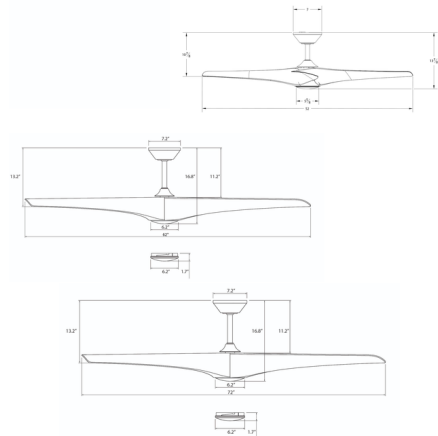

CLICK TO VIEW PRODUCT

Notes: