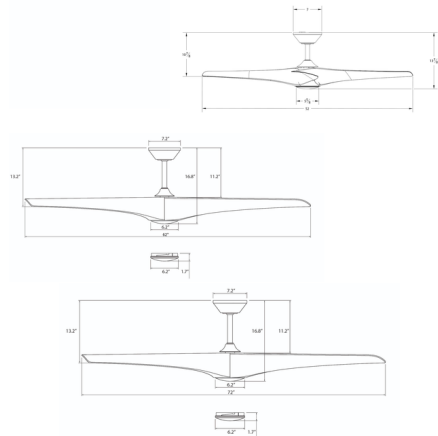

Shown in matte white / matte white / matte white