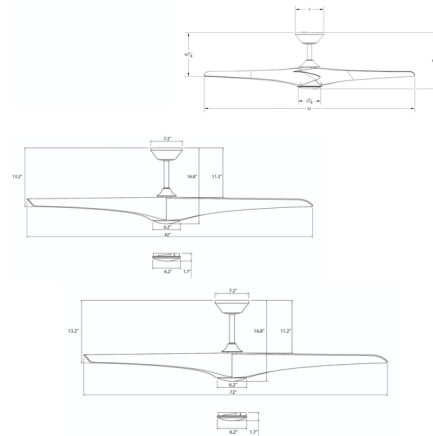

Shown in matte black / distressed koa / distressed koa