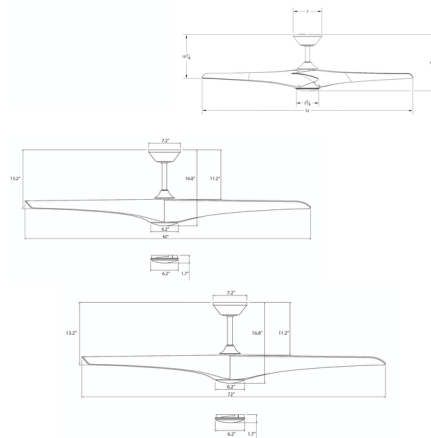

Shown in matte white / matte white / matte white