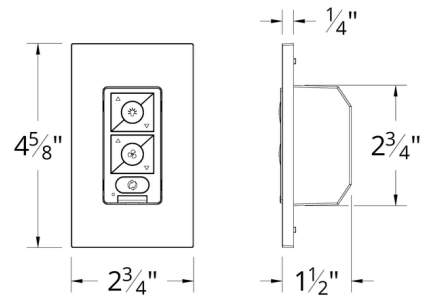

By Modern Forms

Description

The Bluetooth Wall Control controls fan speed and light brightness, and allows switching between Summer and Winter modes. 6-speed fan control and 1% dimming for light. Control range up to 100 feet from fan. Additional Bluetooth wall controls can be purchased separately for multiple location control. Designed to work with most Modern Forms Smart Fans. ETL listed. Can control unlimited fans within range. This is a wired wall control.

Shown in white

Specifications

COLOR	N/A
BODY FINISH	White
WATTAGE	N/A
DIMMER	N/A
DIMENSIONS	2.75"W x 4.63"H
BULB	N/A

CLICK TO VIEW PRODUCT

Notes: