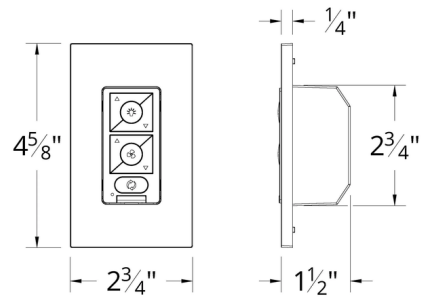

### Specifications

COLOR	N/A
BODY FINISH	White
WATTAGE	N/A
DIMMER	N/A
DIMENSIONS	2.75"W x 4.63"H
BULB	N/A

CLICK TO VIEW PRODUCT

Notes: